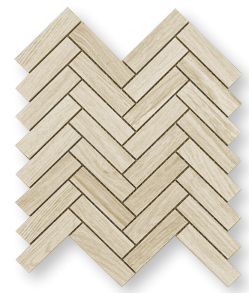

MASTERPIECE

PORCELAIN TILE

TECHNICAL DATA

Thickness	9 mm & 6 mm
Finish	Matte & Polished
Water Absorption	≤0.1%
Frost Resistance	Yes
Slip Resistant	R10 (Matte)
Thermal Shock Resistant	Yes
DCOF	≥0.42 (Matte)

LEAD TIME

In Stock/Quick Ship

SIZES

3"x12"	24"x24"
6"x12"	
12"x24"	
24"x48"	
47"x110"	

8"x48"	2"x24" Bullnose

Wood Plank available 8"x48" only

Wayne Tile Company

COLOR & SIZE

Amande

PACKING INFORMATION

Size	Finish	Thickness	SF per Box	SF per Pallet	Pieces per Box
1"x4" Herringbone Mosaic	Matte	9 mm	5.6190	N/A	6
Pinwheel Mosaic	Polished	9 mm	4.8438	N/A	6
Basketweave Mosaic	Matte & Polished	9 mm	5.4252	N/A	6
2"x24" Bullnose	Matte & Polished	9 mm	N/A	N/A	14